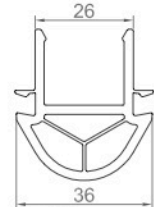

AUXILIARY PROFILES

60x100 BOX PROFILE
6052 0.986 kg/m

60x100 CHAMBER BOX PROFILE
6051 1.148 kg/m

MASKING PROFILE
7274 0.401 kg/m

GRIYAJ CONNECTION
7258 0.491 kg/m

NARROW CONNECTION PROFILE
7275 0.431 kg/m

THICK MASKING PROFILE
6019 0.780 kg/m

FINE-MILLED MASKING PROFILE
6055 0.544 kg/m

FRAME EXTENSION
7257 0.658 kg/m

PANEL PROFILE *150x24mm - 7251 1.135 kg/m

DROPPER PROFILE
7277 0.159 kg/m

SIDE COVER
7277-K