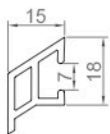

AUXILIARY PROFILES

60x100 BOX PROFILE
6052 0.986 kg/m

60x100 CHAMBER BOX PROFILE
6051 1.148 kg/m

MASKING PROFILE
7274 0.401 kg/m

GRIYAJ CONNECTION
7258 0.491 kg/m

NARROW CONNECTION PROFILE
7275 0.431 kg/m

THICK MASKING PROFILE
6019 0.780 kg/m

FINE-MILLED MASKING PROFILE
6055 0.544 kg/m

FRAME EXTENSION
7257 0.658 kg/m

PANEL PROFILE *150x24mm - 7251 1.135 kg/m

DROPPER PROFILE
7277 0.159 kg/m

SIDE COVER
7277-K