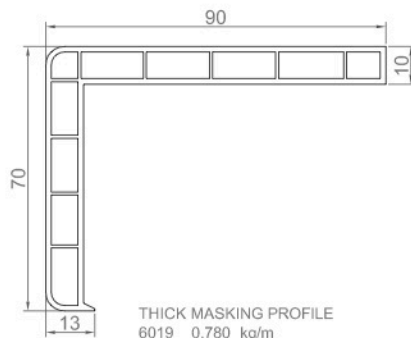

AUXILIARY PROFILES

60x100 BOX PROFILE
6052 0.986 kg/m

60x100 CHAMBER BOX PROFILE
6051 1.148 kg/m

MASKING PROFILE
7274 0.401 kg/m

GRIYAJ CONNECTION
7258 0.491 kg/m

NARROW CONNECTION PROFILE
7275 0.431 kg/m

THICK MASKING PROFILE
6019 0.780 kg/m

FINE-MILLED MASKING PROFILE
6055 0.544 kg/m

FRAME EXTENSION
7257 0.658 kg/m

PANEL PROFILE *150x24mm - 7251 1.135 kg/m

DROPPER PROFILE
7277 0.159 kg/m

SIDE COVER
7277-K