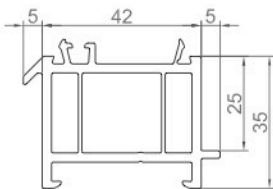

AUXILIARY PROFILES

60x100 BOX PROFILE
6052 0.986 kg/m

60x100 CHAMBER BOX PROFILE
6051 1.148 kg/m

MASKING PROFILE
7274 0.401 kg/m

GRIYAJ CONNECTION
7258 0.491 kg/m

NARROW CONNECTION PROFILE
7275 0.431 kg/m

THICK MASKING PROFILE
6019 0.780 kg/m

FINE-MILLED MASKING PROFILE
6055 0.544 kg/m

FRAME EXTENSION
7257 0.658 kg/m

PANEL PROFILE *150x24mm - 7251 1.135 kg/m

DROPPER PROFILE
7277 0.159 kg/m

SIDE COVER
7277-K