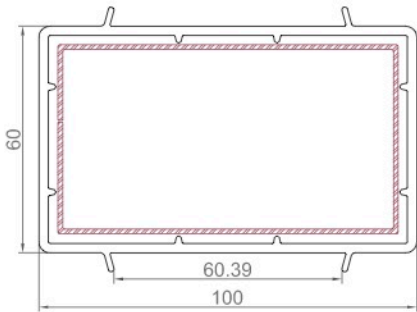

AUXILIARY PROFILES

60x100 BOX PROFILE
6052 0.986 kg/m

60x100 CHAMBER BOX PROFILE
6051 1.148 kg/m

MASKING PROFILE
7274 0.401 kg/m

GRIYAJ CONNECTION
7258 0.491 kg/m

NARROW CONNECTION PROFILE
7275 0.431 kg/m

THICK MASKING PROFILE
6019 0.780 kg/m

FINE-MILLED MASKING PROFILE
6055 0.544 kg/m

FRAME EXTENSION
7257 0.658 kg/m

PANEL PROFILE *150x24mm - 7251 1.135 kg/m

DROPPER PROFILE
7277 0.159 kg/m

SIDE COVER
7277-K