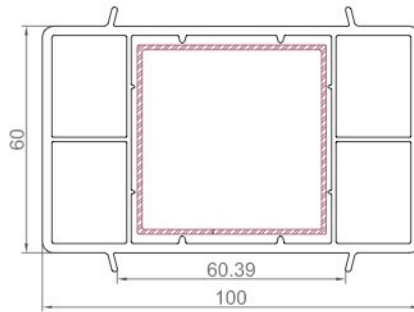

AUXILIARY PROFILES

60x100 BOX PROFILE
6052 0.986 kg/m

60x100 CHAMBER BOX PROFILE
6051 1.148 kg/m

MASKING PROFILE
7274 0.401 kg/m

GRIYAJ CONNECTION
7258 0.491 kg/m

NARROW CONNECTION PROFILE
7275 0.431 kg/m

THICK MASKING PROFILE
6019 0.780 kg/m

FINE-MILLED MASKING PROFILE
6055 0.544 kg/m

FRAME EXTENSION
7257 0.658 kg/m

PANEL PROFILE *150x24mm - 7251 1.135 kg/m

DROPPER PROFILE
7277 0.159 kg/m

SIDE COVER
7277-K