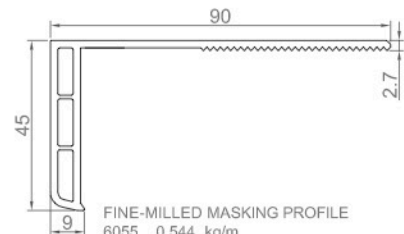

AUXILIARY PROFILES

60x100 BOX PROFILE
6052 0.986 kg/m

60x100 CHAMBER BOX PROFILE
6051 1.148 kg/m

MASKING PROFILE
7274 0.401 kg/m

GRIYAJ CONNECTION
7258 0.491 kg/m

NARROW CONNECTION PROFILE
7275 0.431 kg/m

THICK MASKING PROFILE
6019 0.780 kg/m

FINE-MILLED MASKING PROFILE
6055 0.544 kg/m

FRAME EXTENSION
7257 0.658 kg/m

PANEL PROFILE *150x24mm - 7251 1.135 kg/m

DROPPER PROFILE
7277 0.159 kg/m

SIDE COVER
7277-K