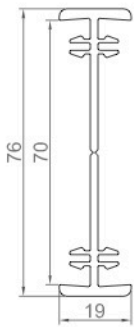

AUXILIARY PROFILES

60x100 BOX PROFILE
6052 0.986 kg/m

60x100 CHAMBER BOX PROFILE
6051 1.148 kg/m

MASKING PROFILE
7274 0.401 kg/m

GRIYAJ CONNECTION
7258 0.491 kg/m

NARROW CONNECTION PROFILE
7275 0.431 kg/m

THICK MASKING PROFILE
6019 0.780 kg/m

FINE-MILLED MASKING PROFILE
6055 0.544 kg/m

FRAME EXTENSION
7257 0.658 kg/m

PANEL PROFILE *150x24mm - 7251 1.135 kg/m

DROPPER PROFILE
7277 0.159 kg/m

SIDE COVER
7277-K