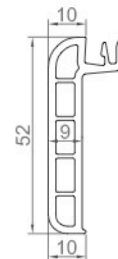

AUXILIARY PROFILES

60x100 BOX PROFILE
6052 0.986 kg/m

60x100 CHAMBER BOX PROFILE
6051 1.148 kg/m

MASKING PROFILE
7274 0.401 kg/m

GRIYAJ CONNECTION
7258 0.491 kg/m

NARROW CONNECTION PROFILE
7275 0.431 kg/m

THICK MASKING PROFILE
6019 0.780 kg/m

FINE-MILLED MASKING PROFILE
6055 0.544 kg/m

FRAME EXTENSION
7257 0.658 kg/m

PANEL PROFILE *150x24mm - 7251 1.135 kg/m

DROPPER PROFILE
7277 0.159 kg/m

SIDE COVER
7277-K