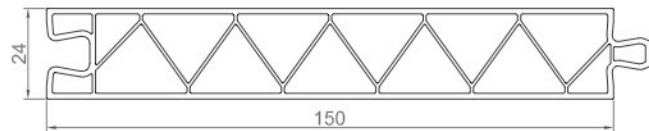

AUXILIARY PROFILES

60x100 BOX PROFILE
6052 0.986 kg/m

60x100 CHAMBER BOX PROFILE
6051 1.148 kg/m

MASKING PROFILE
7274 0.401 kg/m

GRIYAJ CONNECTION
7258 0.491 kg/m

NARROW CONNECTION PROFILE
7275 0.431 kg/m

THICK MASKING PROFILE
6019 0.780 kg/m

FINE-MILLED MASKING PROFILE
6055 0.544 kg/m

FRAME EXTENSION
7257 0.658 kg/m

PANEL PROFILE *150x24mm - 7251 1.135 kg/m

DROPPER PROFILE
7277 0.159 kg/m

SIDE COVER
7277-K